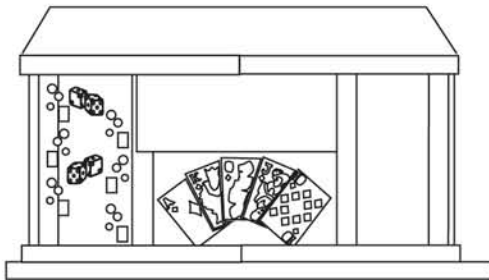

BAR42  
80" w x 56" h

BAR43  
80" w x 46" h

BAR44  
80" w x 56" h

BAR45  
80" w x 46" h

BAR46  
80" w x 46" h

BAR47  
80" w x 46" h

BAR48  
80" w x 46" h

# FIRE & ICE CREATIONS

1939 Avenue B North | Saskatoon, SK | S7L 4K9  
 Ph: (306) 653-7175 | 1-877-854-0423 | Fx: (306) 653-7176  
 info@fireandicecreations.ca | www.fireandicecreations.ca

BAR49  
80" w x 46" h

BAR50  
80" w x 46" h

BAR51  
80" w x 46" h

BAR52  
80" w x 46" h

BAR53  
80" w x 46" h

BAR54  
100" w x 46" h

BAR55  
80" w x 46" h

BAR56  
80" w x 60" h